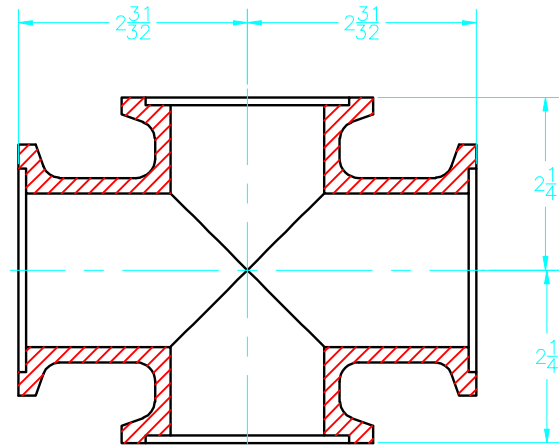

G:\engineer\LMCAD\16\M220CR.dwg, 6/21/2011 4:21:31 PM, brent

BANJO CORPORATION 150 BANJO DR. • CRAWFORDSVILLE, IN 47933	
PART NO.	M220CR
TITLE	MANIFOLD CROSS 220 SERIES