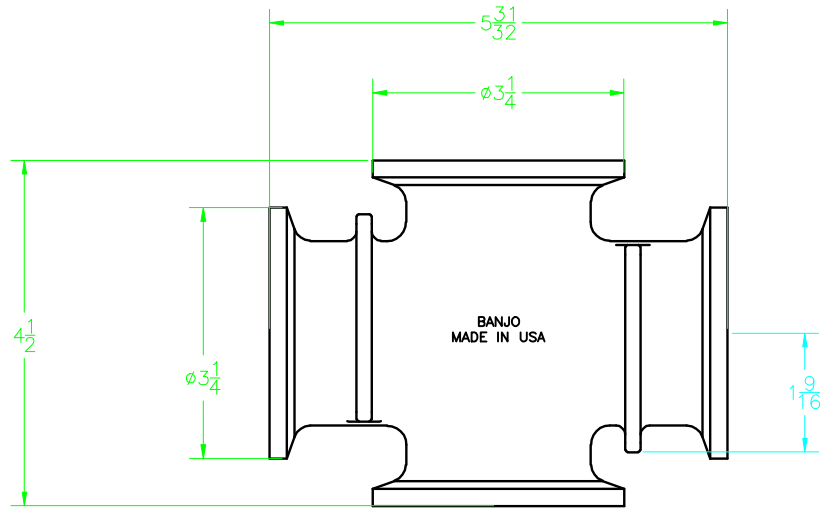

G:\engineer\LMCAD\16\M220CR.dwg, 6/21/2011 4:21:31 PM, brent

BANJO CORPORATION 150 BANJO DR. • CRAWFORDSVILLE, IN 47933	
PART NO.	M220CR
TITLE	MANIFOLD CROSS 220 SERIES