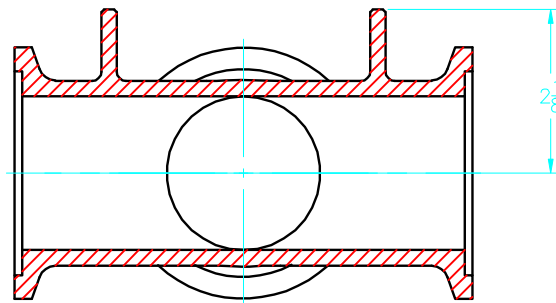

G:\engineer\LMCAD\16\M220CR.dwg, 6/21/2011 4:21:31 PM, brent

BANJO CORPORATION 150 BANJO DR. • CRAWFORDSVILLE, IN 47933	
PART NO.	M220CR
TITLE	MANIFOLD CROSS 220 SERIES